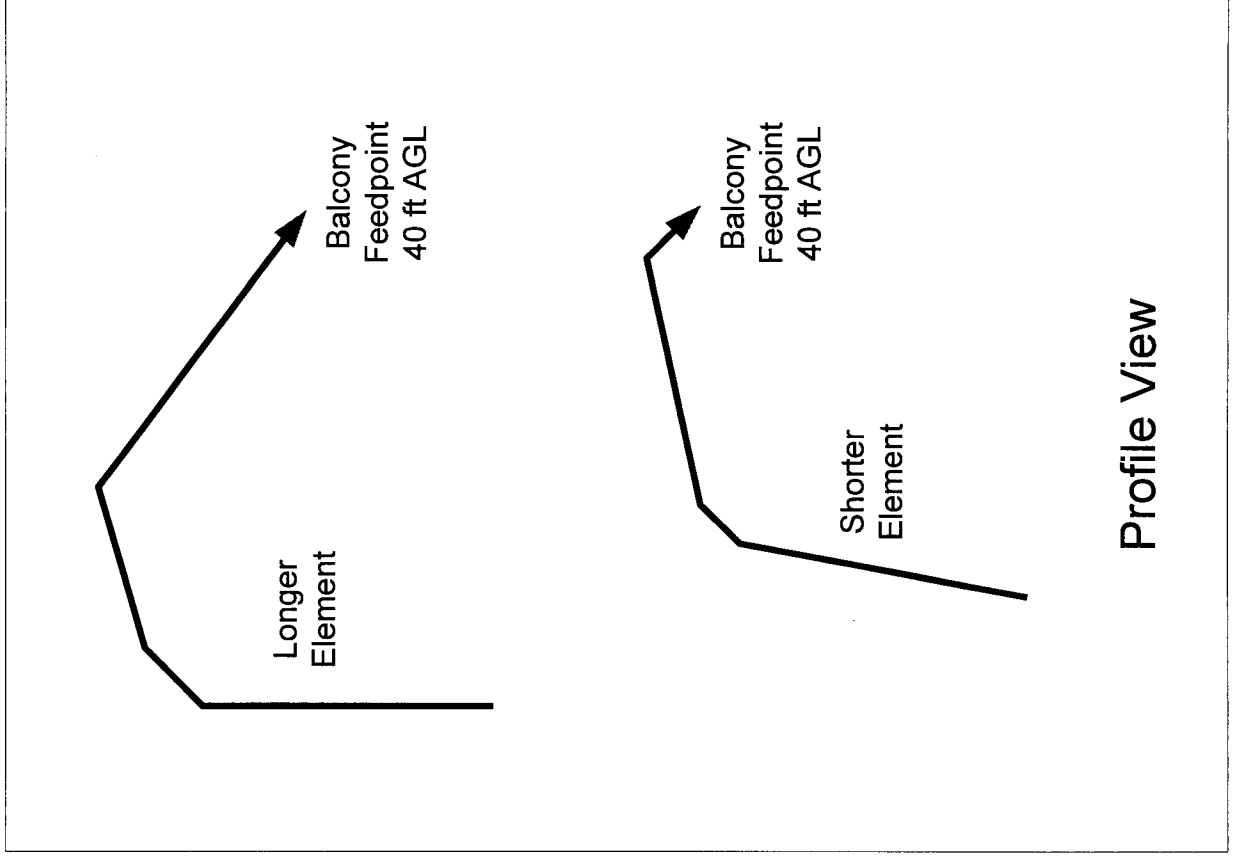

# *WB6BWZ's 5-MHz 28-gauge insulated wire stealth antenna*

**Top View**

**Profile View**

1. Drawings not to scale. NORTH direction is UP.
2. Interstate I-75 is southwest and parallel to balcony.
3. Antenna is 5-MHz OCF 28-gauge insulated wire in trees.
4. Transmission line is the same 28-gauge insulated wire twisted loosely together for ~13 feet to an SGC SG-237 autotuner <<http://www.sgcworld.com/products/sg237/>>.