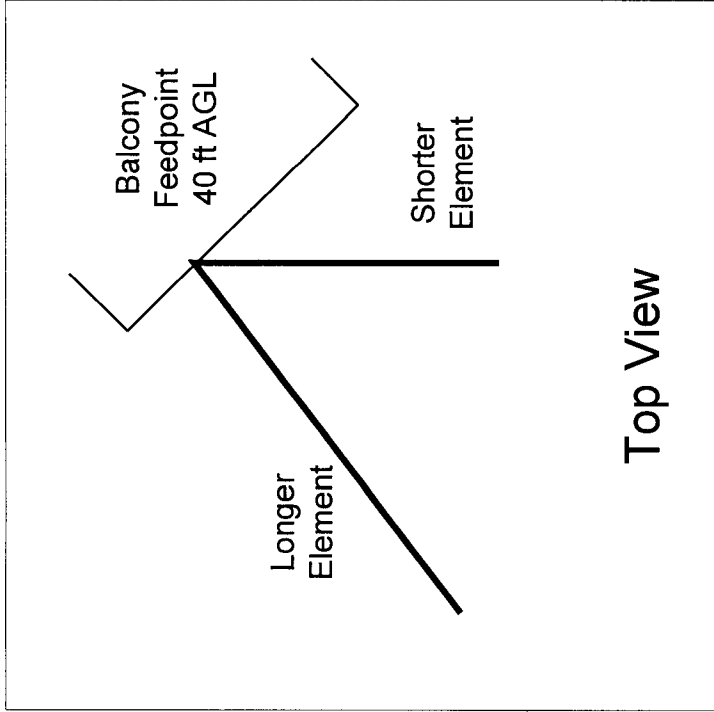

# *WB6BWZ's 5-MHz 28-gauge insulated wire stealth antenna*

**Top View**

**Profile View**

1. Drawings not to scale. NORTH direction is UP.
2. Interstate I-75 is southwest and parallel to balcony.
3. Antenna is 5-MHz OCF 28-gauge insulated wire in trees.
4. Transmission line is the same 28-gauge insulated wire twisted loosely together for ~13 feet to an SGC SG-237 autotuner <<http://www.sgcworld.com/products/sg237/>>.